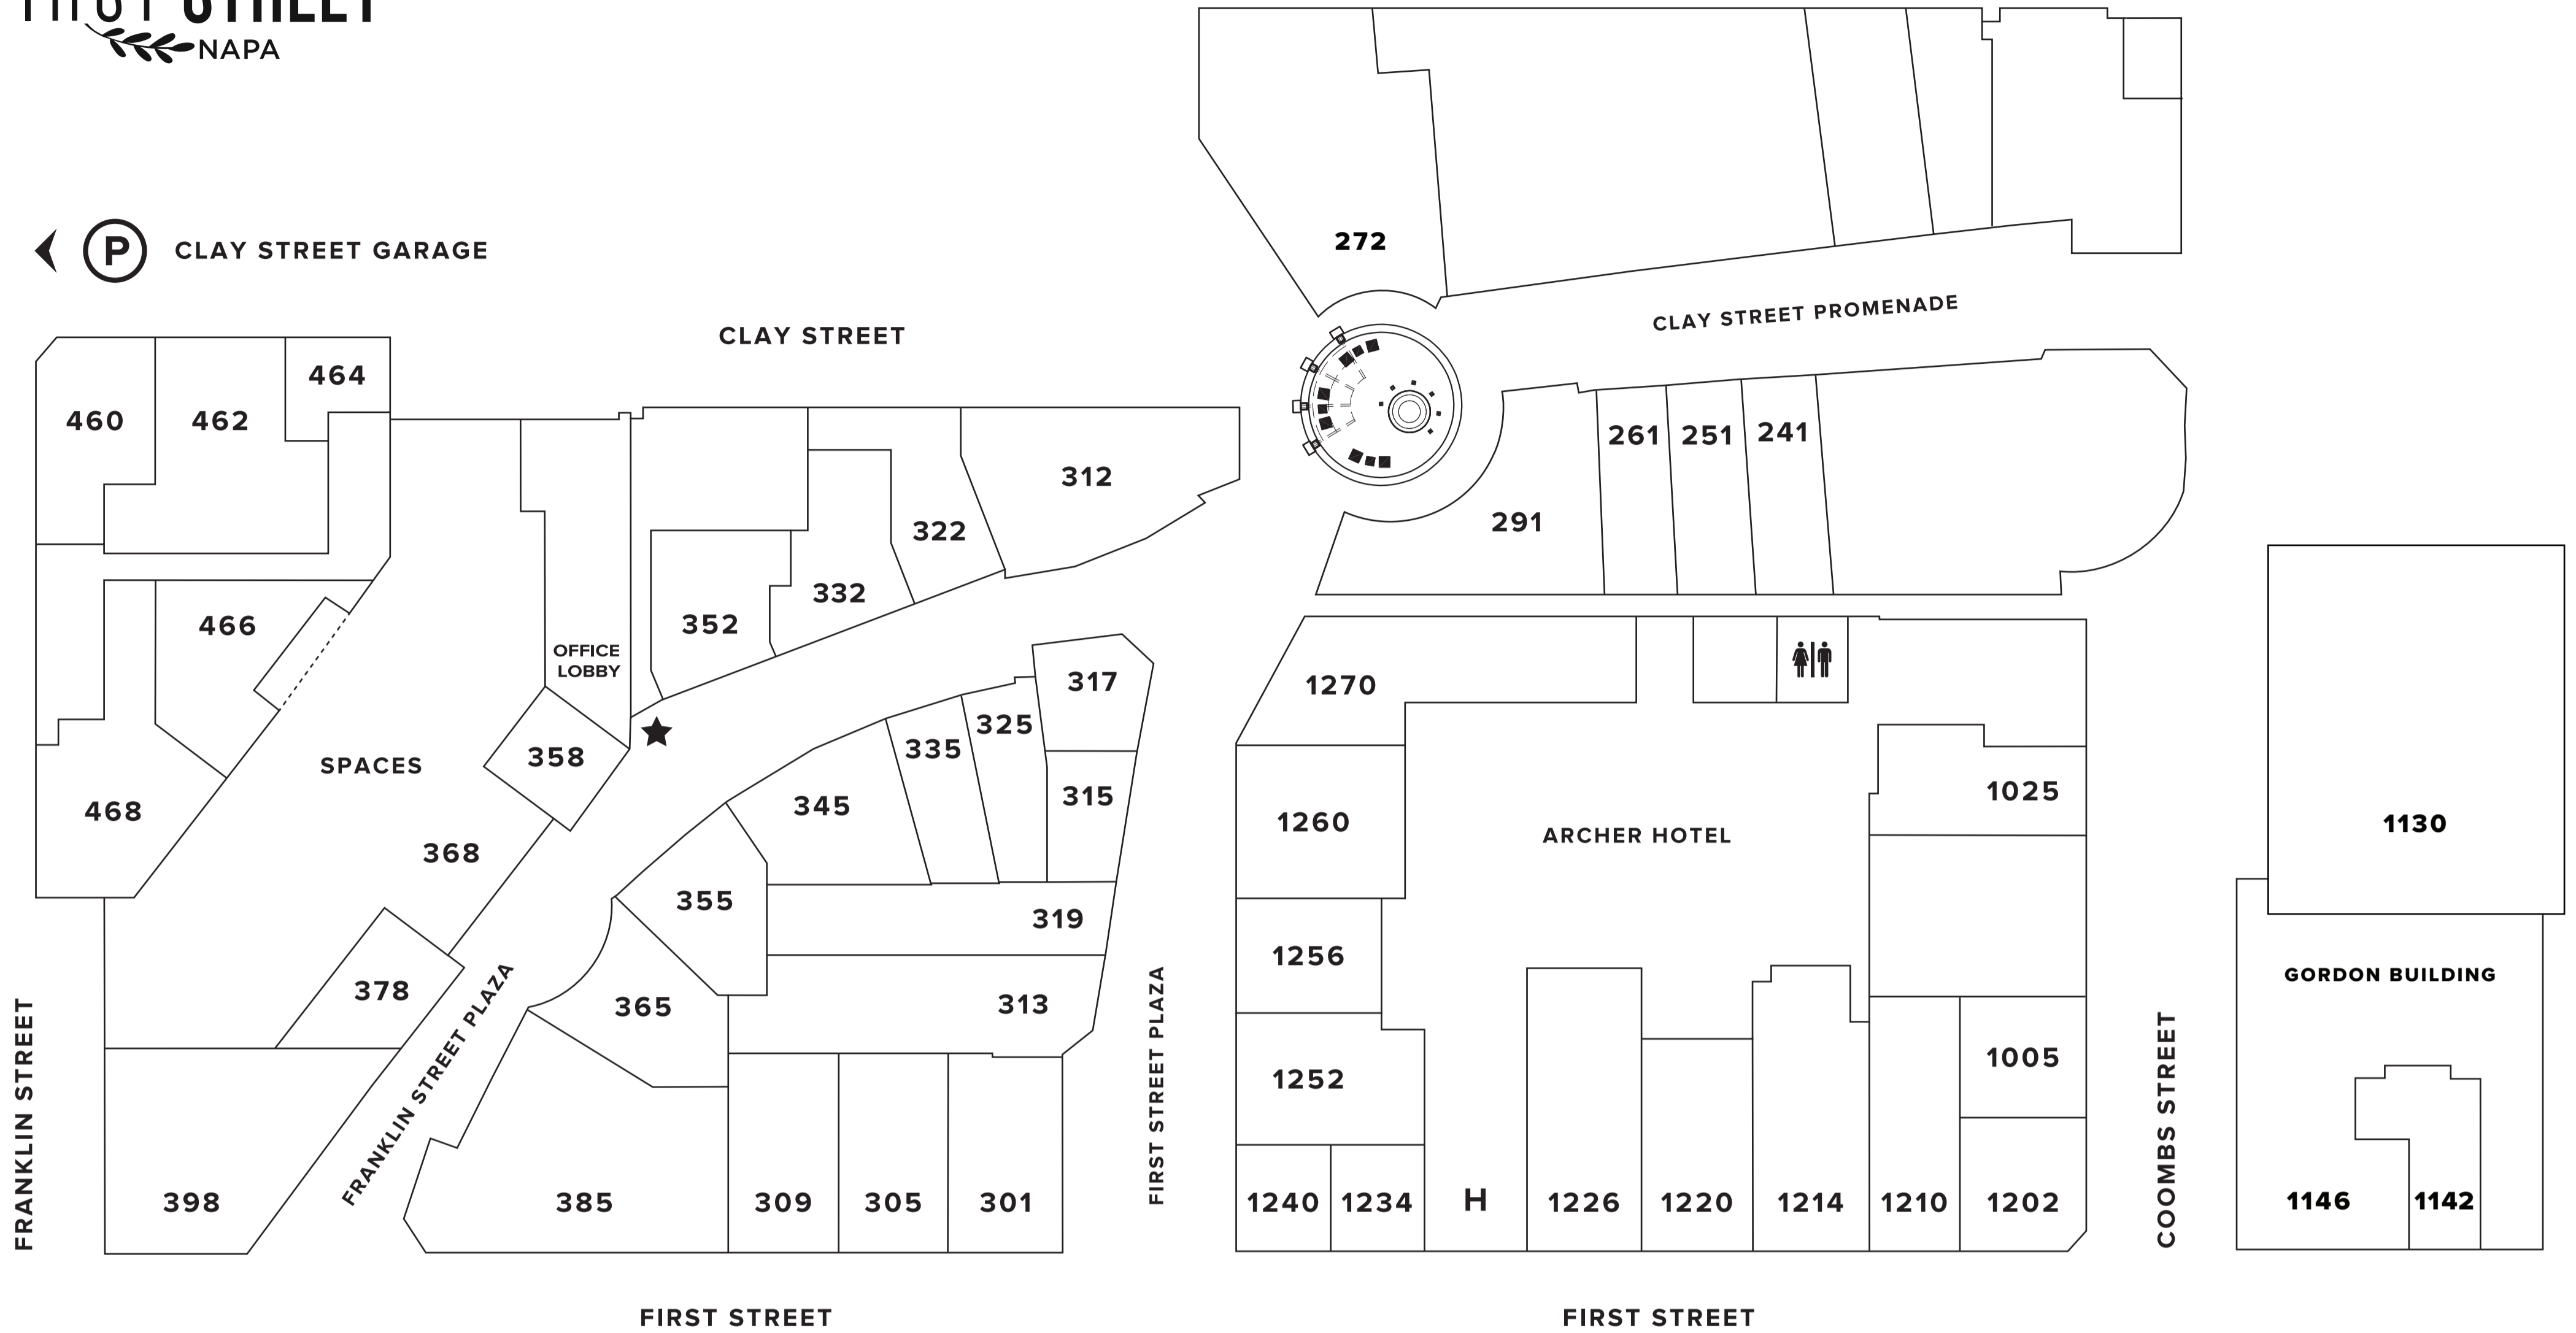

FIRST STREET NAPA

← (P) PEARL STREET GARAGE

← (P) CLAY STREET GARAGE

OFFICE LOBBY ★

1005	H	1005	309	358	1260	462	312	398	325
ANTHROPOLOGIE	ARCHER NAPA	BROWN NAPA VALLEY	CALIFORNIA BRANDY HOUSE	C'est La Paire	CHARLIE PALMER STEAK	COMPASS	COMPLINE	Copperfield's BOOKS	Cupcake FOR SWEET & STYLISH KIDS
241	385	1252	315	335	378	468	1234	1220	1220
CYCLE SOCIETY	EIKO'S	free people	HABITUATE lifestyle + accessories	Honey Whiskey Boutique	I - ELLE	JOHN ANTHONY	KALIFORNIA JEAN BAR	Ω	kitchen door A FOOD EXPERIMENT RESTAURANT
301	1256	1252	317	365	313	1240	322	1202	1210
MAKERS market	MAYACAMAS	MECOX	MiLO & FRIENDS PET BOUTIQUE	NAPA VALLEY JEWELERS	Napa Valley WELCOME CENTER	napastak NAPA VALLEY	PAINT NAIL BAR	OVERLAND Since 1972	PERA RUG GALLERY
355	466	H	368 / 460	1226	315	345	352	305	464
Riza	svb Silicon Valley Bank	SKY & VINE ROOFTOP BAR	SPACES.	STATE & FIRST	lay & grace.	The Bennington Napa Valley	PERFECT PROVENANCE	29 YEARS	WAYFARER