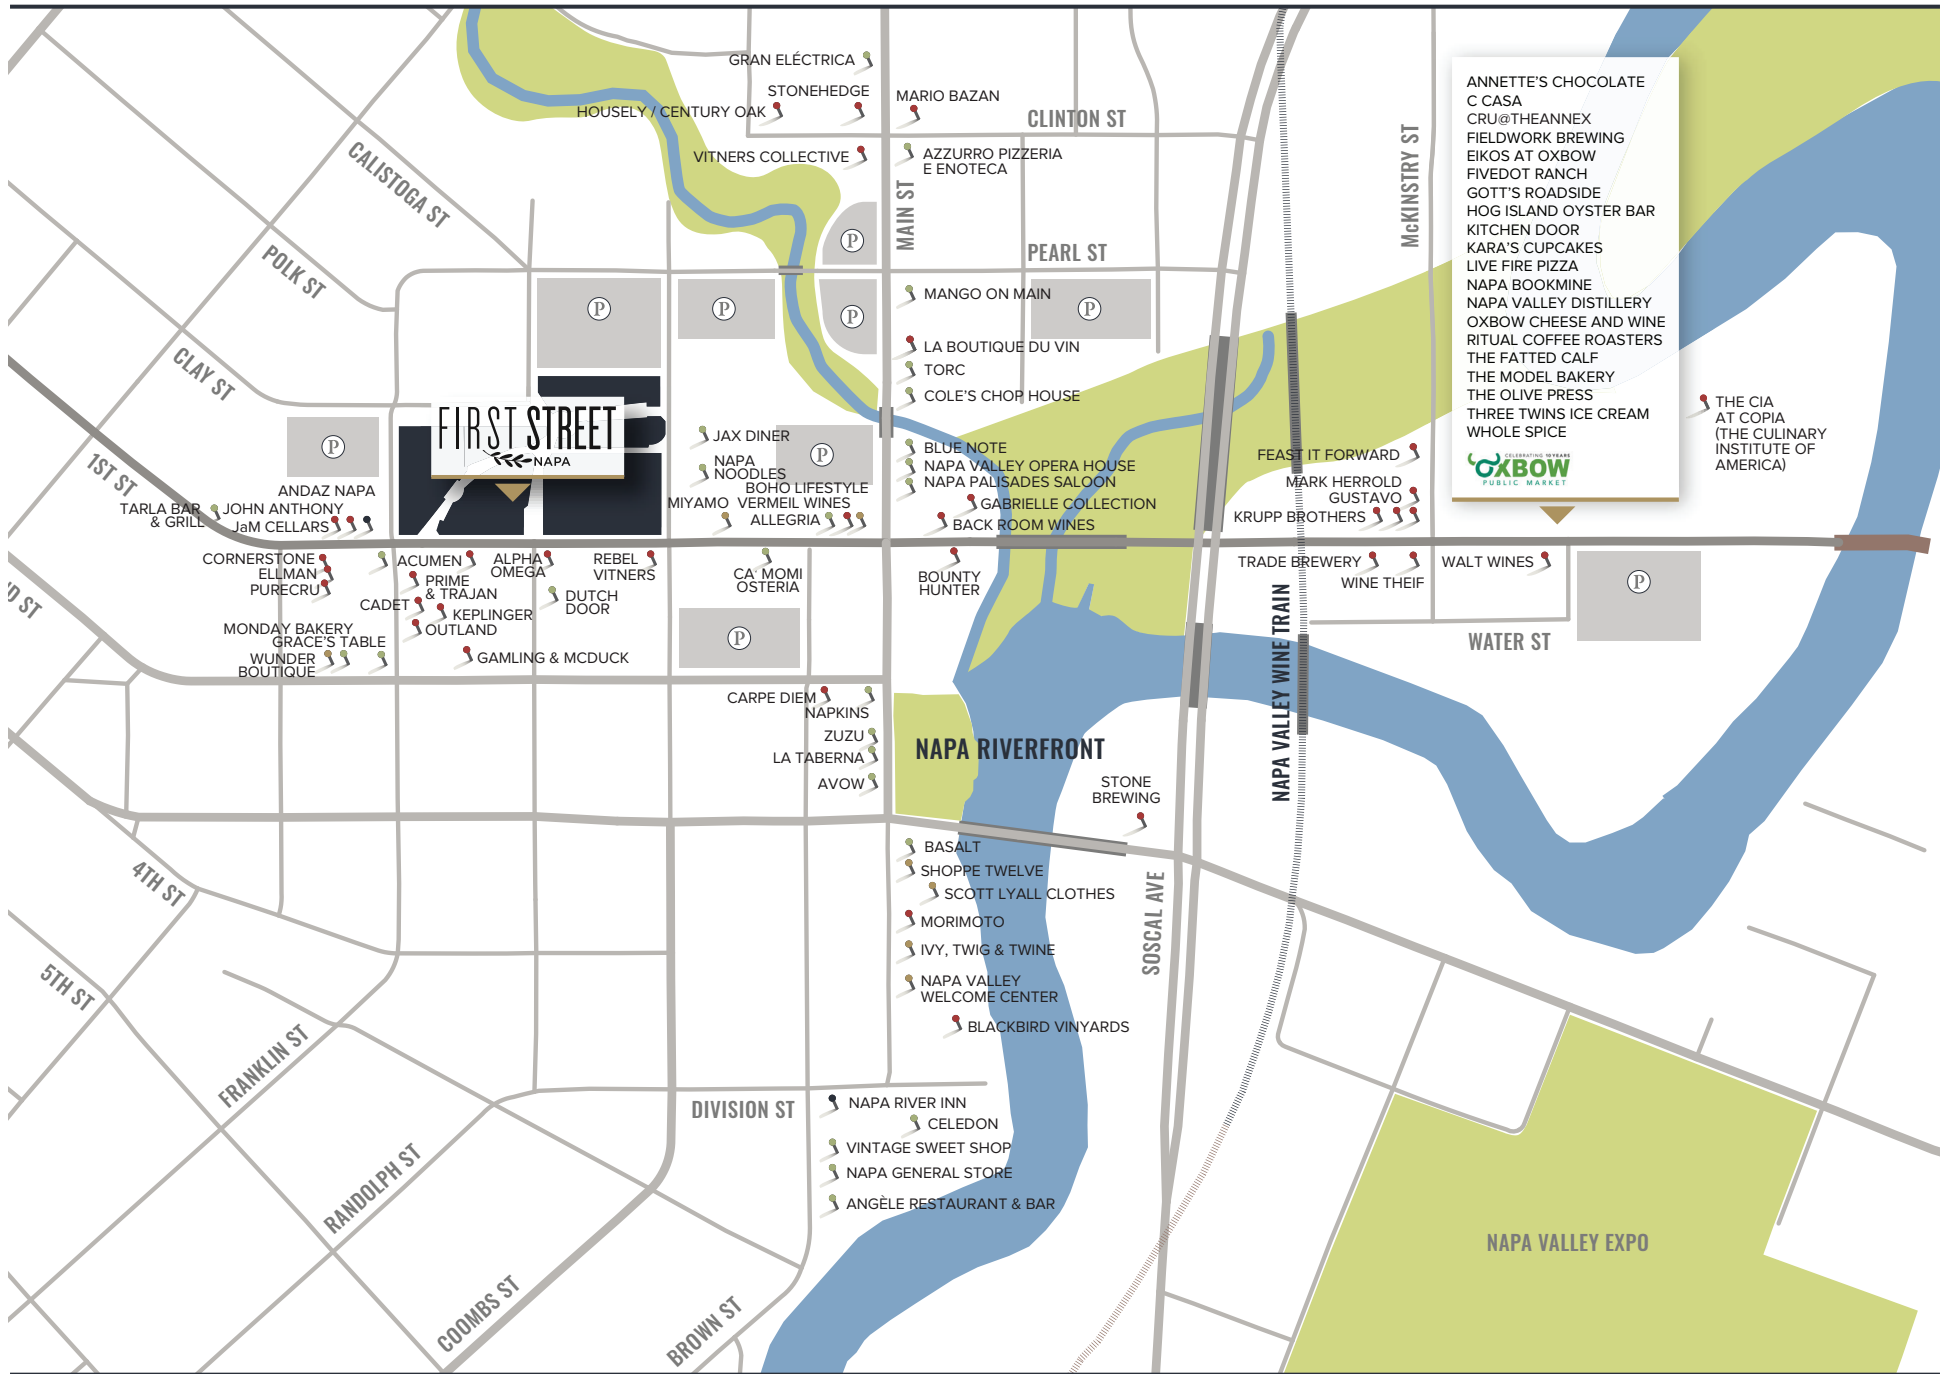

FIRST STREET

NAPA

NEIGHBORHOOD CO-TENANCY

- ANNETTE'S CHOCOLATE
- C CASA
- CRU@THEANNEX
- FIELDWORK BREWING
- EIKOS AT OXBOW
- FIVEDOT RANCH
- GOTT'S ROADSIDE
- HOG ISLAND OYSTER BAR
- KITCHEN DOOR
- KARA'S CUPCAKES
- LIVE FIRE PIZZA
- NAPA BOOKMINE
- NAPA VALLEY DISTILLERY
- OXBOW CHEESE AND WINE
- RITUAL COFFEE ROASTERS
- THE FATTED CALF
- THE MODEL BAKERY
- THE OLIVE PRESS
- THREE TWINS ICE CREAM
- WHOLE SPICE

THE CIA
AT COPIA
(THE CULINARY
INSTITUTE OF
AMERICA)